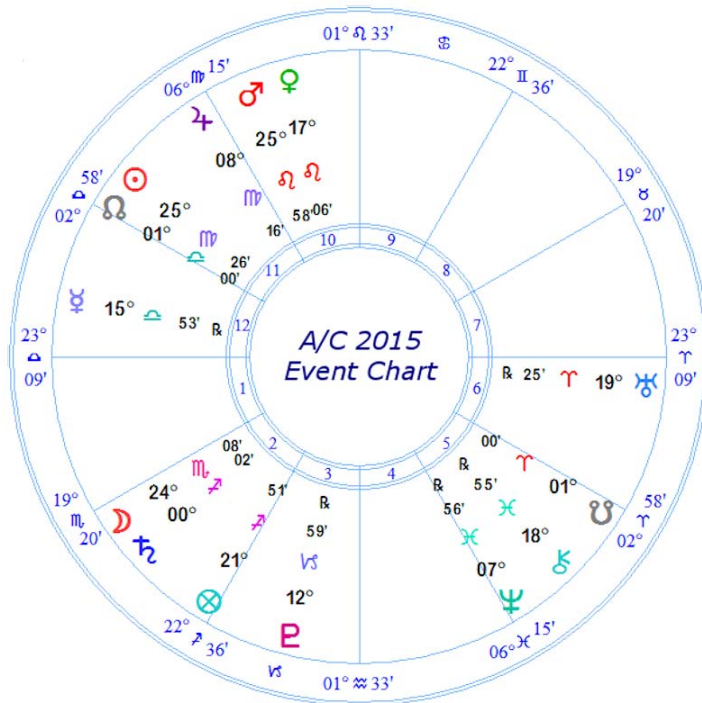

We invite everyone interested in Astrology to attend. Stay tuned to our conference website for up to date information: www.astrologyconference.ca / info@astrologyconference.ca

Event Chart

September 18 2015
10:00 AM DST
Edmonton AB
53N33 113W28
Tropical Placidus

Event Chart Delineation

This chart promises an event to be proud of with a Leo Midheaven.

A Libra Ascendant makes this a dignified and harmonious event.

The Sun in Virgo says the conference is well organized and meticulous attention is paid to details.